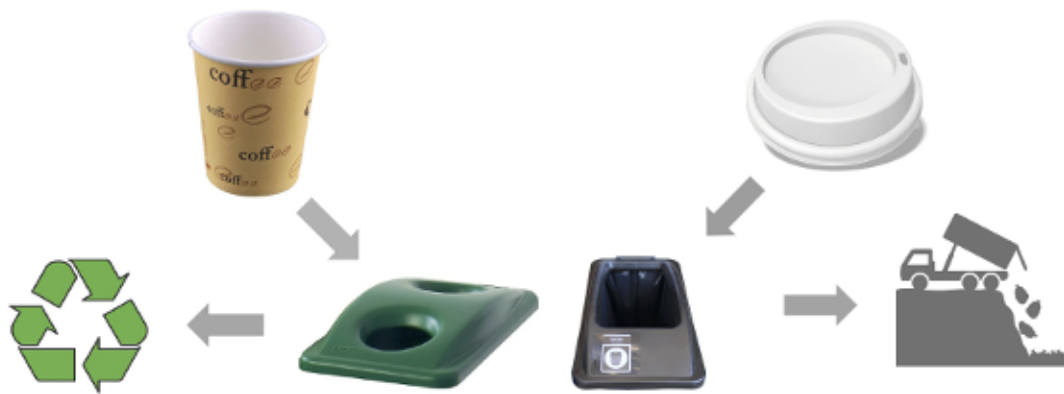

Coffee cups are **recyclable** at Concordia!

Lids go in the **trash**!

Reduce waste: use a reusable mug

Concordia mugs available for purchase at **Environmental Health and Safety**, 10<sup>th</sup> floor GM building