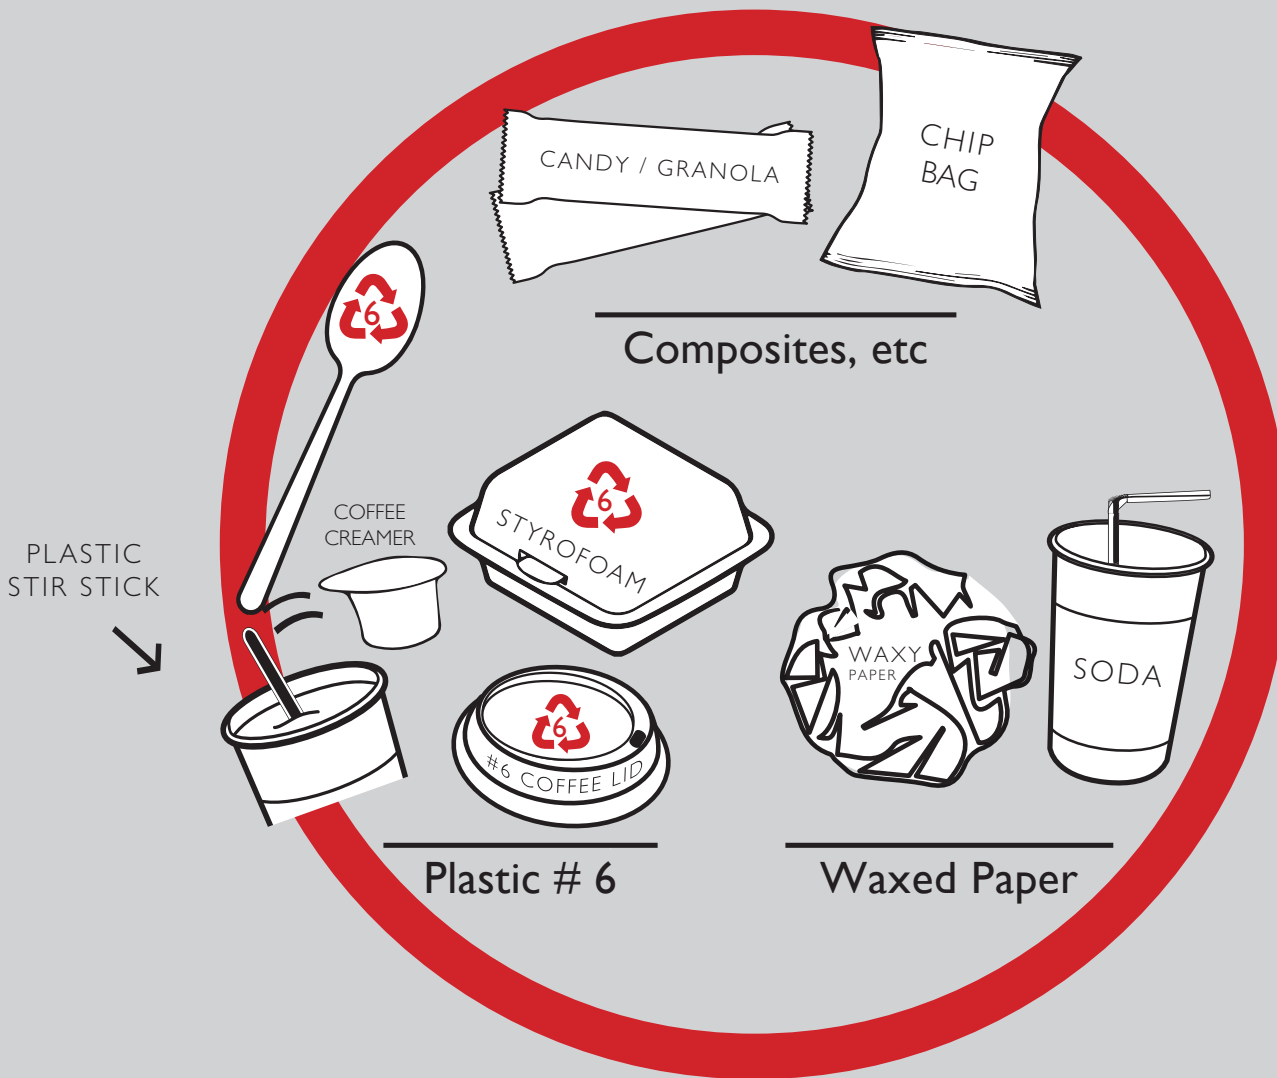

# CONCORDIA REDUCES LANDFILL WASTE

**STOP!** Are you sure that goes in the trash?

**85%** of Concordia's waste is compostable, recyclable, or reusable!

Departments & on-campus organizations:  
Have reusable items to donate?