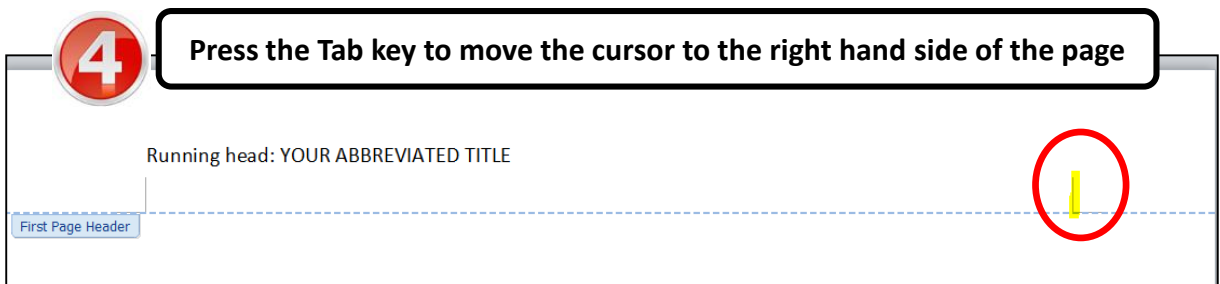

APA requires 'Running head:' as part of the header on the first page only

➤ Create page 1 Header

➤ Create page 2 Header

7

- Go to the 2nd page of your document
- In the header area type: YOUR ABBREVIATED TITLE
- Press the Tab key to move the cursor to the right hand side of the page
- Click on Page Number Click on Current Position Click on Plain Number
- Page 2 header should now look like this
(this header will 'cascade' down to all other pages In the document)

➤ To get back to document text

Click anywhere in the body of your document or press Esc key to get out of the header