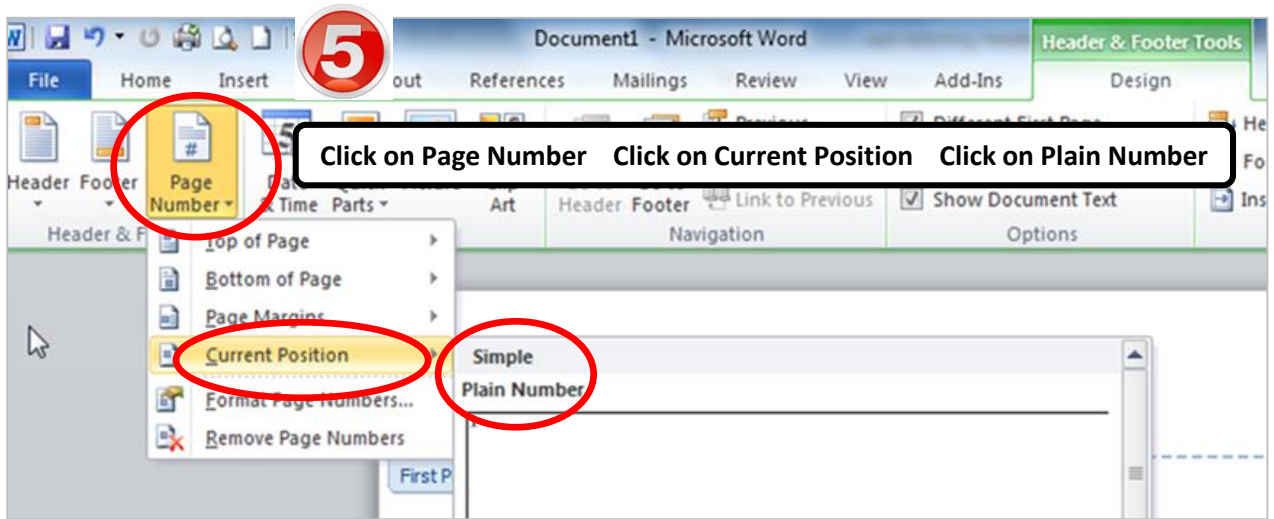

APA requires 'Running head:' as part of the header on the first page only

➤ Create page 1 Header

➤ Create page 2 Header

7

- Go to the 2nd page of your document
- In the header area type: YOUR ABBREVIATED TITLE
- Press the Tab key to move the cursor to the right hand side of the page
- Click on Page Number Click on Current Position Click on Plain Number
- Page 2 header should now look like this
(this header will 'cascade' down to all other pages In the document)

➤ To get back to document text

Click anywhere in the body of your document or press Esc key to get out of the header