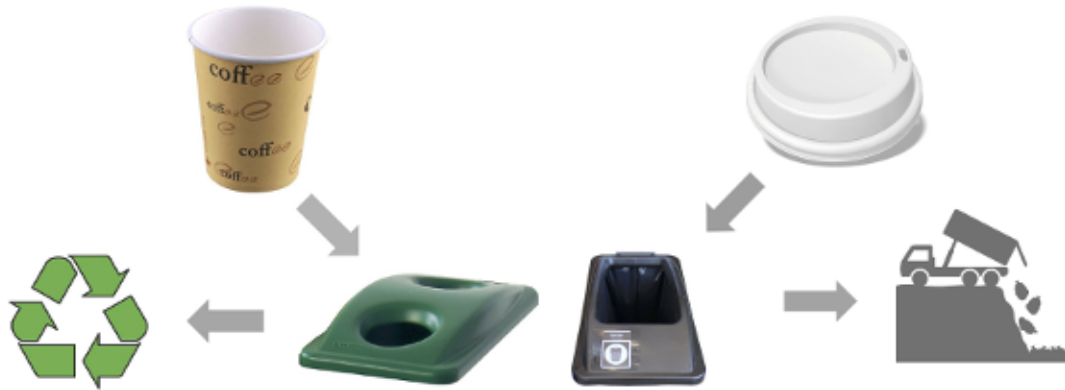

Coffee cups are **recyclable** at Concordia!

Lids go in the **trash**!

Reduce waste: use a reusable mug

Concordia mugs available for purchase at **Environmental Health and Safety**, 10th floor GM building