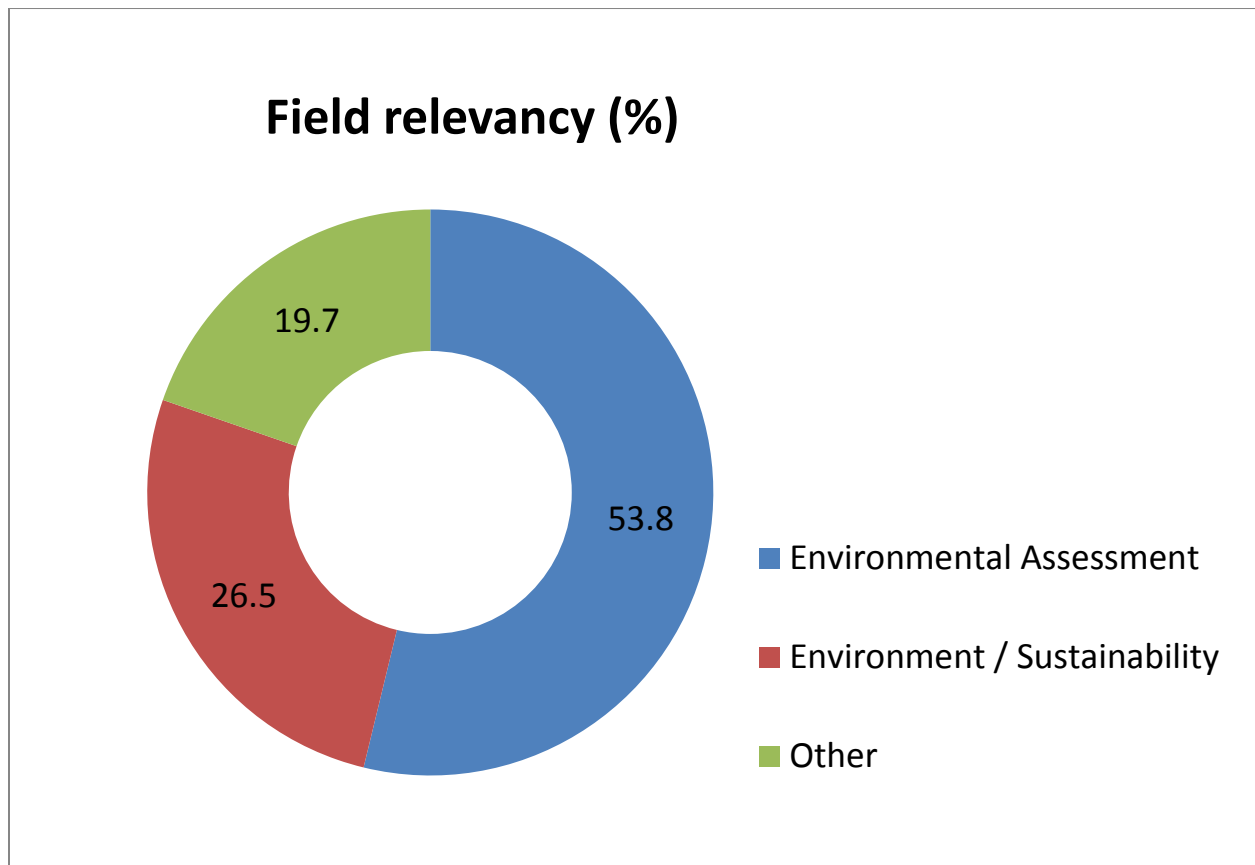

Placement rate for MEnv students* graduated from 2011-2018

Placement rate (all field combined)	83%
Working in Environmental field	80%
Working exclusively in Environmental Assessment	54%
Permanent position	63 %
Students bridged in after their internship	38%

* 159 survey respondents

Employment location

Employment Sectors