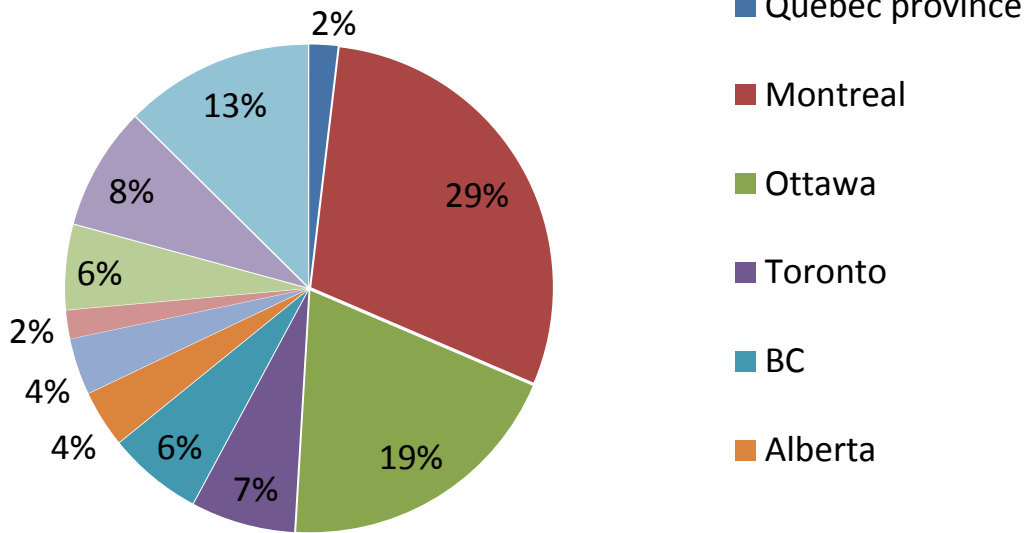

Placement rate for MEnv students* graduated from 2011-2018

Placement rate (all field combined)	83%
Working in Environmental field	80%
Working exclusively in Environmental Assessment	54%
Permanent position	63 %
Students bridged in after their internship	38%

* 159 survey respondents

Employment location

Employment Sectors