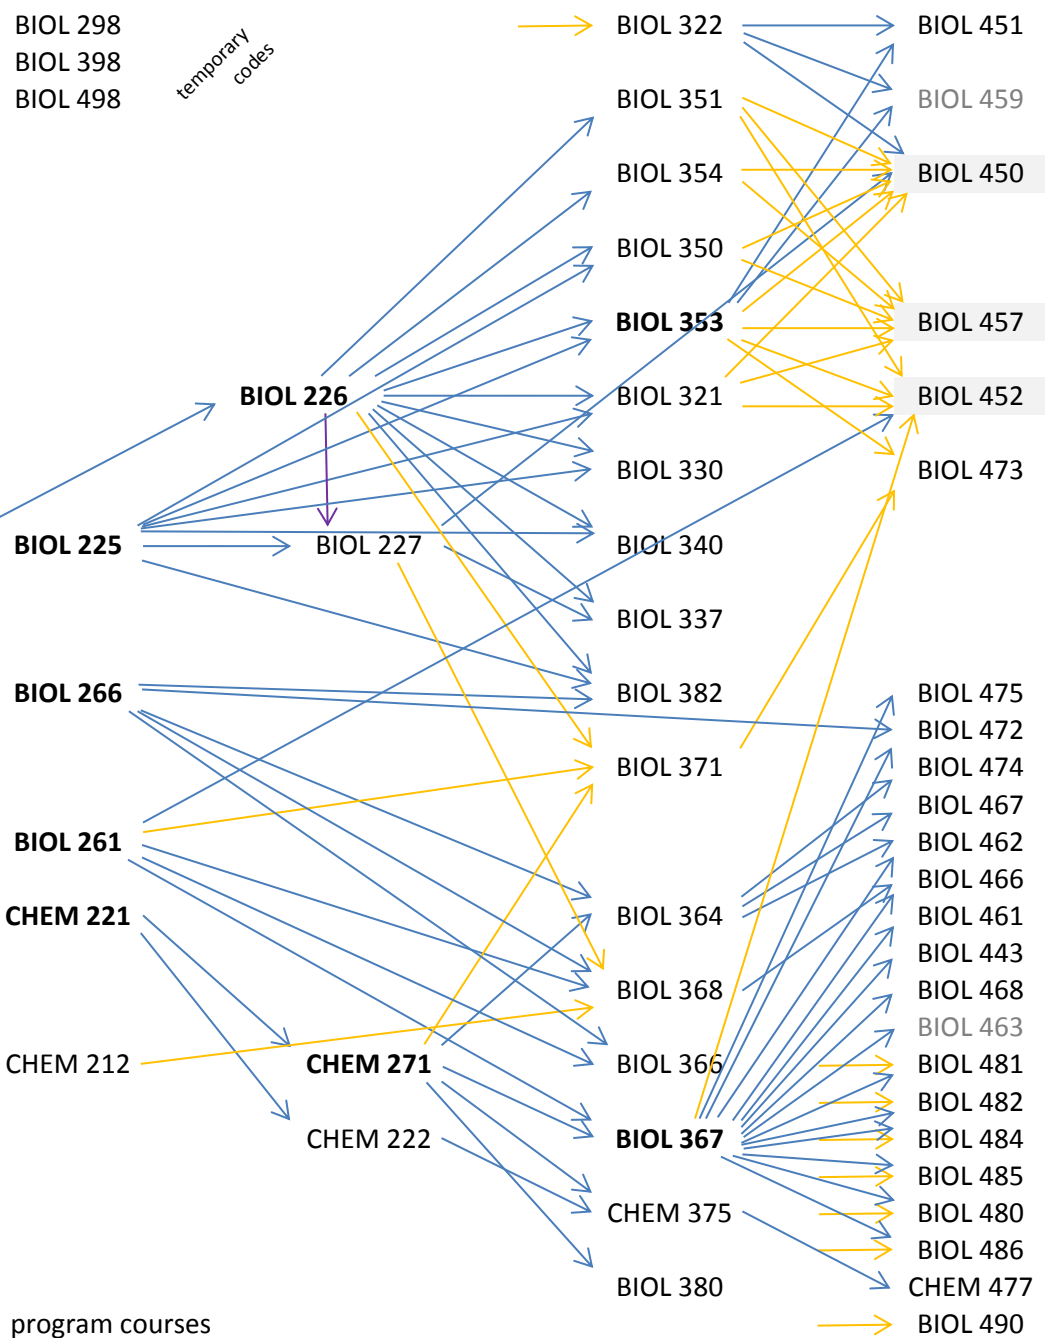

KEY	
BIOL 225	→ BIOL 227
BIOL 225 must be passed before taking BIOL 227	
BIOL 353	→ BIOL 473
BIOL 371	→ BIOL 473
either BIOL 353 or BIOL 371 must be passed before taking BIOL 473	
BIOL 226	↓ BIOL 227
BIOL 226 must be passed or taken at the same time as BIOL 227	
	→ BIOL 322
special requirements for BIOL 322, see calendar	

Please consult the 2017-2018 Undergraduate Calendar for details.

not offered every year
BIOL 459 not expected to be offered

BIOL 298
BIOL 398
BIOL 498

temporary codes

→ BIOL 490